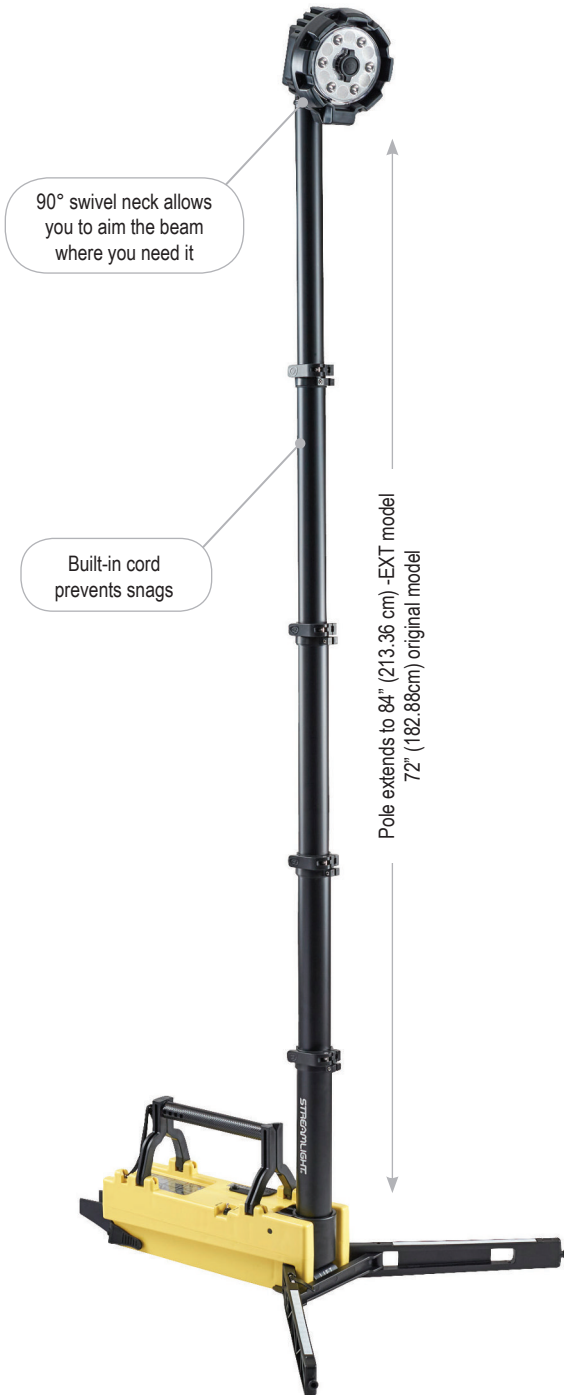

The Portable Scene Light series continues to grow - the original model features a 72" extension pole and the Portable Scene Light EXT features an 84" extension pole. Rapidly deployed and easily stowed, they feature a narrow footprint that lets you bring this light almost anywhere from wide open places to tight, confined spaces.

90° swivel neck allows you to aim the beam where you need it

Built-in cord prevents snags

Pole extends to 84" (213.36 cm) -EXT model  
72" (182.88cm) original model

Stabilization legs provide balance on uneven surfaces; fully deploy and lock in less than 30 seconds

**Portable Scene Light EXT**  
packs to a compact size  
(25.5 in.; 64.8 cm) for easy storage

**Portable Scene Light**  
packs to a compact size  
(22 in.; 55.88 cm) for easy storage

Selectable diffuser settings for two beam widths  
Works with all three modes

CASE MATERIAL: High-impact thermoplastic housing, sealed. Available in International Safety Yellow.

DIMENSIONS: Body Width: 6.5 in. (16.5 cm) Overall Height: 11 in. (27.9 cm) Head Diameter: 6.7 in. (17 cm)
(RETRACTED POSITION) Portable Scene Light: Length: 22.5 in. (57.2 cm)
Portable Scene Light EXT: Length: 25.5 in. (64.8 cm)